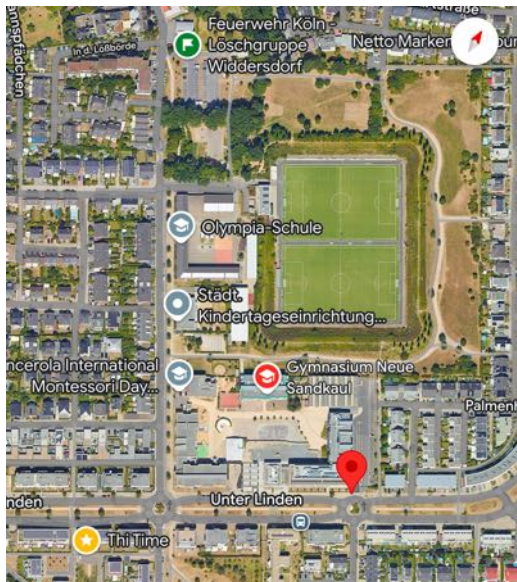

Arrival – Getting there and around

Directions to the sports hall:

Address: Unter Linden 180, 50859 Köln

Walk through the small gate right next to this building.

Walk straight forward until you see the main entrance on the left hand side.

Parking:

The entrance to the hall (red marker) is located directly at the roundabout Unter Linden / Rosmarinweg. There is no school parking available!

Parking is available along the street Unter Linden or in the side streets, such as Neue Sandkaul.

A larger parking lot is available across from the Widdersdorf fire station (green flag). Please allow about a 7-minute walk from there.

Note: This parking lot cannot be accessed by car via Neue Sandkaul street. Please follow the instructions of Google Maps etc.

The Edeka Center Engels (second green flag) offers a large parking lot that can also be used. There are no parking restrictions here. Please allow about a 12-minute walk.

Directions to the restaurant:

The restaurant Thi Time (yellow star) is located very close to the hall. Walking distance is about 4 minutes.