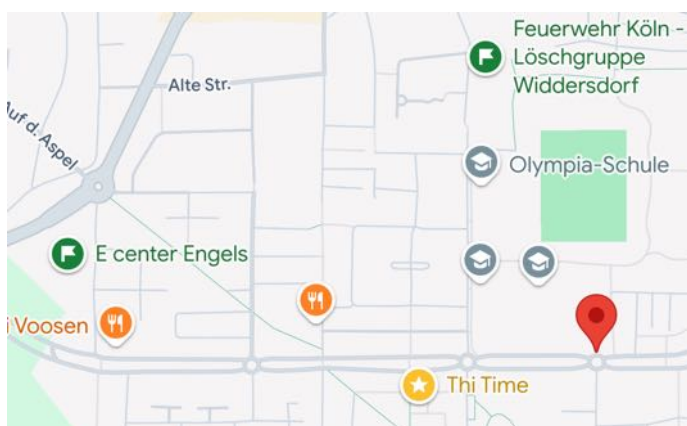

Arrival – Getting there and around

Directions to the sports hall:

Address: Unter Linden 180, 50859 Köln

Walk through the small gate right next to this building.

Walk straight forward until you see the main entrance on the left hand side.

Parking:

The entrance to the hall (red marker) is located directly at the roundabout Unter Linden / Rosmarinweg. There is no school parking available!

Parking is available along the street Unter Linden or in the side streets, such as Neue Sandkaul.

A larger parking lot is available across from the Widdersdorf fire station (green flag). Please allow about a 7-minute walk from there.

Note: This parking lot cannot be accessed by car via Neue Sandkaul street. Please follow the instructions of Google Maps etc.

The Edeka Center Engels (second green flag) offers a large parking lot that can also be used. There are no parking restrictions here. Please allow about a 12-minute walk.

Directions to the restaurant:

The restaurant Thi Time (yellow star) is located very close to the hall. Walking distance is about 4 minutes.