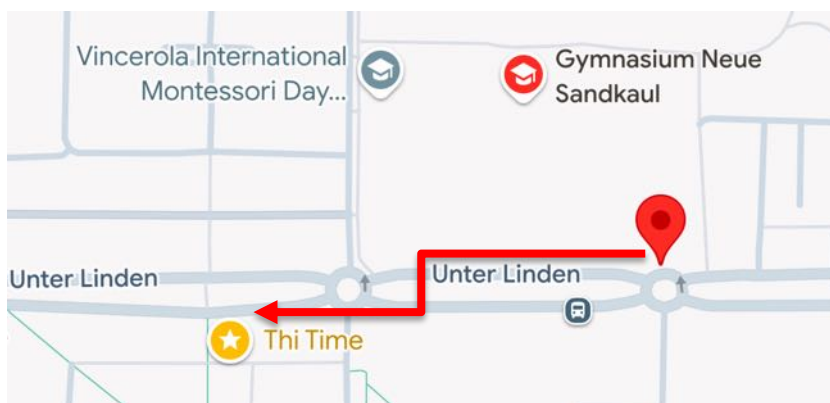

Arrival – Getting there and around

Directions to the sports hall:

Address: Unter Linden 180, 50859 Köln

Walk through the small gate right next to this building.

Walk straight forward until you see the main entrance on the left hand side.

Parking:

The entrance to the hall (red marker) is located directly at the roundabout Unter Linden / Rosmarinweg. There is no school parking available!

Parking is available along the street Unter Linden or in the side streets, such as Neue Sandkaul.

A larger parking lot is available across from the Widdersdorf fire station (green flag). Please allow about a 7-minute walk from there.

Note: This parking lot cannot be accessed by car via Neue Sandkaul street. Please follow the instructions of Google Maps etc.

The Edeka Center Engels (second green flag) offers a large parking lot that can also be used. There are no parking restrictions here. Please allow about a 12-minute walk.

Directions to the restaurant:

The restaurant Thi Time (yellow star) is located very close to the hall. Walking distance is about 4 minutes.