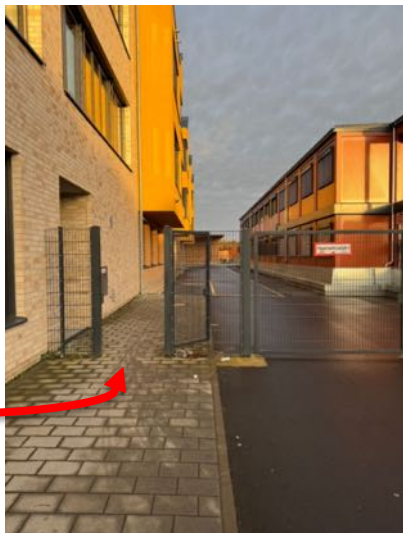

Arrival – Getting there and around

Directions to the sports hall:

Address: Unter Linden 180, 50859 Köln

Walk through the small gate right next to this building.

Walk straight forward until you see the main entrance on the left hand side.

Parking:

The entrance to the hall (red marker) is located directly at the roundabout Unter Linden / Rosmarinweg. There is no school parking available!

Parking is available along the street Unter Linden or in the side streets, such as Neue Sandkaul.

A larger parking lot is available across from the Widdersdorf fire station (green flag). Please allow about a 7-minute walk from there.

Note: This parking lot cannot be accessed by car via Neue Sandkaul street. Please follow the instructions of Google Maps etc.

The Edeka Center Engels (second green flag) offers a large parking lot that can also be used. There are no parking restrictions here. Please allow about a 12-minute walk.

Directions to the restaurant:

The restaurant Thi Time (yellow star) is located very close to the hall. Walking distance is about 4 minutes.